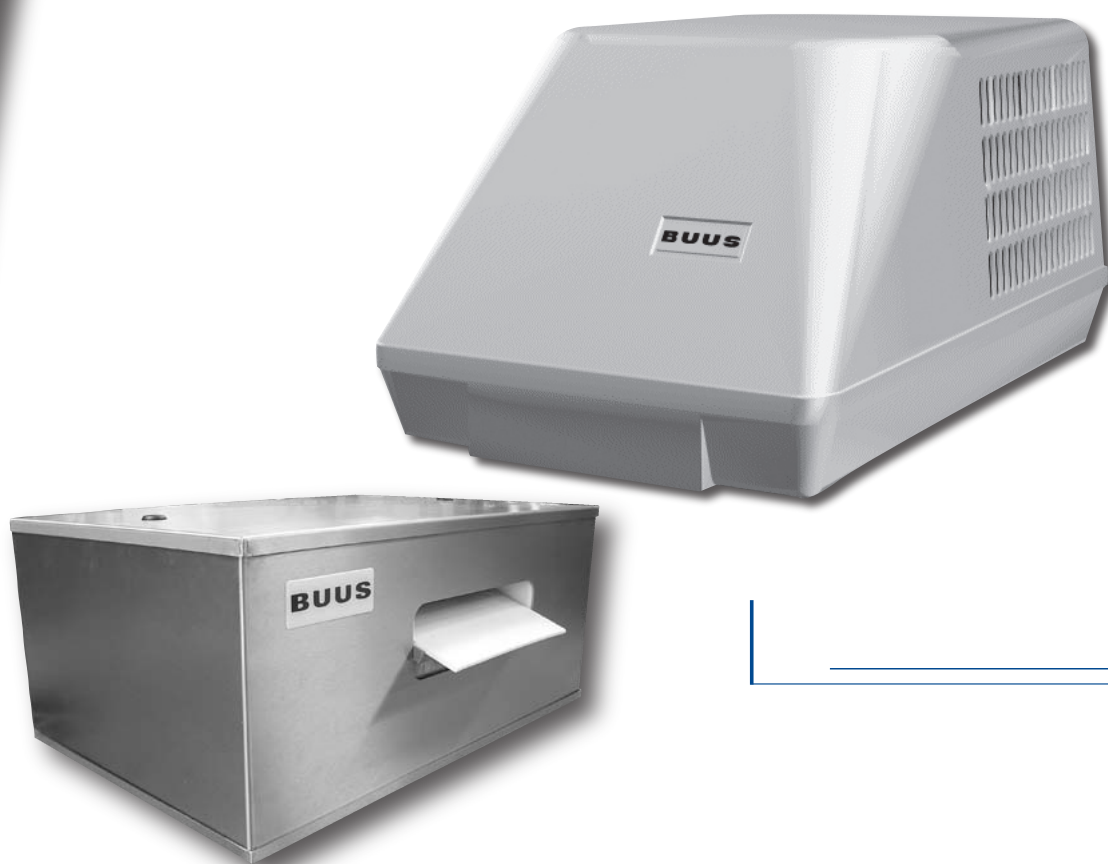

Flake ice machine

BUUS
REFRIGERATION

700 - 10000 kg/24h

- For ozon-friendly refrigerants
- Available with or without compressor unit
- Available in stationary- and marine version
- Suitable for sea water and fresh water
- Suitable for heat recovery systems
- Stainless steel cabinet
- World Wide spare part service

Ice capacity 700 - 10000 kg/24h

- Available with or without condensing unit
- DX or pump circulation
- Suitable for sea water and fresh water
- Stainless steel cabinet
- World Wide spare parts service

BUUS Køleteknik A/S

- Ice capacity 200 - 550 kg/24h
- For land installations and fishing vessels
- Fits in 'anywhere'
- World Wide spare parts service

BUUS Køleteknik A/S

Elsøvej 219, Frøslev
7900 Nykøbing Mors, Denmark
Tel.: +45 97 74 40 33
Fax: +45 97 74 40 37
E-mail: buus@buus.dk
Web: www.buus.dk

Flake ice machine

BUUS
REFRIGERATION

BUUS Iceflaker type SM

- Easily installed
- Uses ozone-friendly refrigerants or brine
- Ice capacity 200 - 550 kg/24h
- Air or water cooled
- Suitable for sea water and fresh water