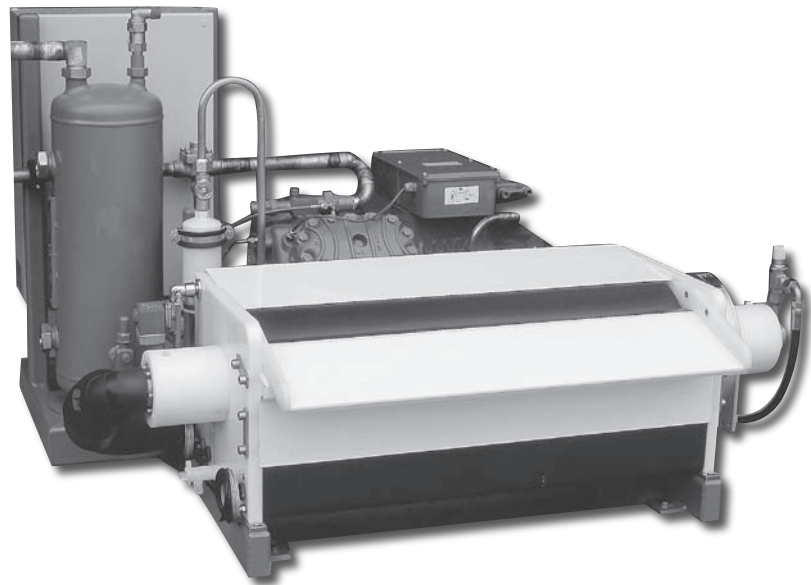

Flake ice machine

BUUS
REFRIGERATION

Iceflaker unit. Air- or water cooled

- Capacity: 700 - 32000 kg/24h
- Selfcontained inclusive condensing unit
- Fast installation

BUUS Køleteknik A/S

Elsøvej 219, Frøslev
7900 Nykøbing Mors, Denmark
Tel.: +45 97 74 40 33
Fax: +45 97 74 40 37
E-mail: buus@buus.dk
Web: www.buus.dk

Plug-In Iceflaker

BUUS
REFRIGERATION

Iceflaker unit. Air or water cooled

- **Capacity: 700 - 32000 kg/24h**
- **Can be mounted on all ice stores**
- **Selfcontained unit**
- **World Wide spare parts service**